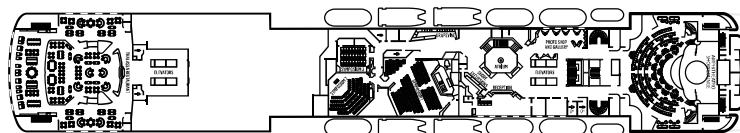

## SYMBOL LEGEND

- None 2 lower beds
- ▲ 3rd berth
- ★ Sofa bed
- Double sofa bed
- ▢ Double sofa bed with bunk bed
- ◆ Double bed (only in the Penthouse)
- ⊙ Shower
- ⊛ Jet tubs
- ⌒ Porthole
- \* Wheelchair accessible
- ◁▷ Interconnecting rooms
- ◐ Obstructed view

DECK 12/14

DECK 11

DECK 10

DECK 9

DECK 8

DECK 7

DECK 6

DECK 5