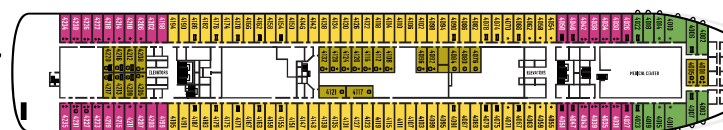

## SYMBOL LEGEND

- None 2 lower beds
- ▲ 3rd berth
- ★ Sofa bed
- Double sofa bed
- ▢ Double sofa bed with bunk bed
- ◆ Double bed (only in the Penthouse)
- ⊙ Shower
- ⊛ Jet tubs
- ⌒ Porthole
- \* Wheelchair accessible
- ◁▷ Interconnecting rooms
- ◐ Obstructed view

DECK 12/14

DECK 11

DECK 10

DECK 9

DECK 8

DECK 7

DECK 6

DECK 5

## PLACES TO HAVE FUN

- Deck 12** Horizons Lounge and Disco
- Deck 8** Blue Bar and Lounge, Martini Piano Bar and Lounges, Ocean Bar and Lounge, Amphitheatro Show Lounge, Atrium, Casino
- Deck 7** Grapevine and Amphitheatro Show Lounge

## YOUR SHIP

- 1260 guests in 630 staterooms, 149 with private balcony
- All staterooms are equipped with telephone, hairdryers, safety deposit boxes & TV
- Wi-Fi and doctor on board at extra cost

**Length** 219,30 m  
**Tonnage** 55,877 grt  
**Flag** Bermuda