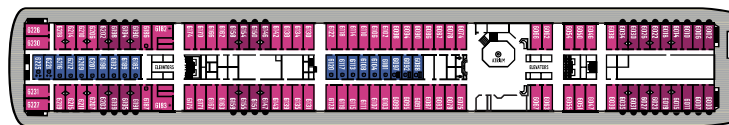

## SYMBOL LEGEND

- None 2 lower beds
- ▲ 3rd berth
- ★ Sofa bed
- Double sofa bed
- ▢ Double sofa bed with bunk bed
- ◆ Double bed (only in the Penthouse)
- ⊙ Shower
- ⊛ Jet tubs
- ⌒ Porthole
- \* Wheelchair accessible
- ◁▷ Interconnecting rooms
- ◐ Obstructed view

DECK 12/14

DECK 11

DECK 10

DECK 9

DECK 8

DECK 7

DECK 6

DECK 5

## YOUR SHIP

- 1260 guests in 630 staterooms, 149 with private balcony
- All staterooms are equipped with telephone, hairdryers, safety deposit boxes & TV
- Wi-Fi and doctor on board at extra cost

**Length** 219,30 m  
**Tonnage** 55,877 grt  
**Flag** Bermuda