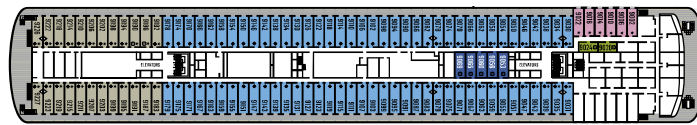

## SYMBOL LEGEND

- None 2 lower beds
- ▲ 3rd berth
- ★ Sofa bed
- Double sofa bed
- ▢ Double sofa bed with bunk bed
- ◆ Double bed (only in the Penthouse)
- ⊙ Shower
- ⊛ Jet tubs
- ⌒ Porthole
- \* Wheelchair accessible
- ◁▷ Interconnecting rooms
- ◐ Obstructed view

DECK 12/14

DECK 11

DECK 10

DECK 9

DECK 8

DECK 7

DECK 6

DECK 5