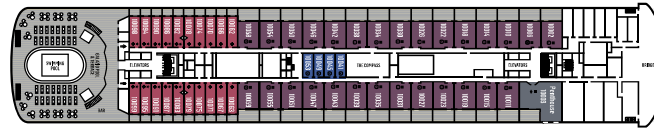

## SYMBOL LEGEND

- None 2 lower beds
- ▲ 3rd berth
- ★ Sofa bed
- Double sofa bed
- ▢ Double sofa bed with bunk bed
- ◆ Double bed (only in the Penthouse)
- ⊙ Shower
- ⊛ Jet tubs
- ⌒ Porthole
- \* Wheelchair accessible
- ◁▷ Interconnecting rooms
- ◐ Obstructed view

DECK 12/14

DECK 11

DECK 10

DECK 9

DECK 8

DECK 7

DECK 6

DECK 5